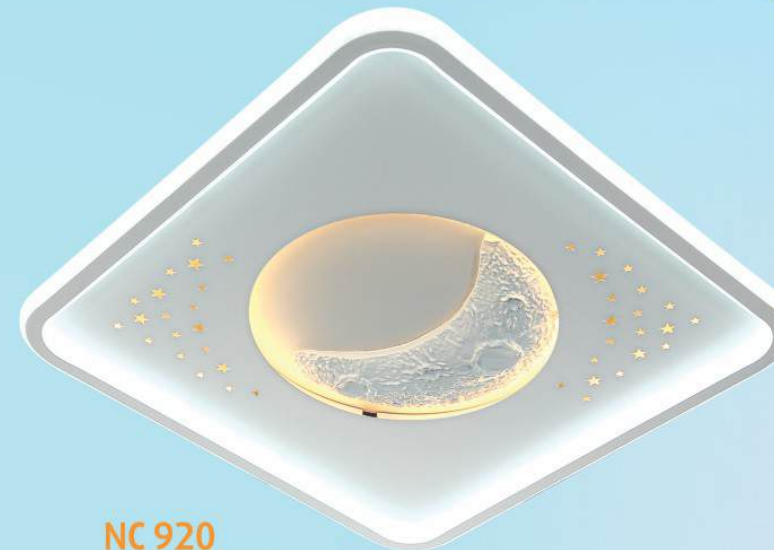

**NC 842**

□ 500 x H80  
LED 160W ●●●  
2.100.000đ

**NC 846**

□ 470 x H80  
LED 160W ●●●  
2.100.000đ

**NC 843**

□ 500 x H80  
LED 160W ●●●  
2.100.000đ

**NC 920**

□ 500 x H50  
LED 160W ●●●  
2.820.000đ