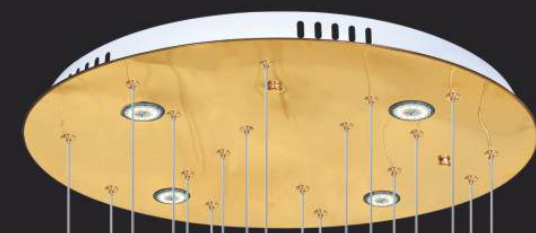

90mm
Mica

NC 2025/18
Ø 600 x H2700
Weight: 10kg
LED 160W ●●●●
9.230.000đ

Giá trên chưa bao gồm thuế VAT & Phí vận chuyển E14-E27