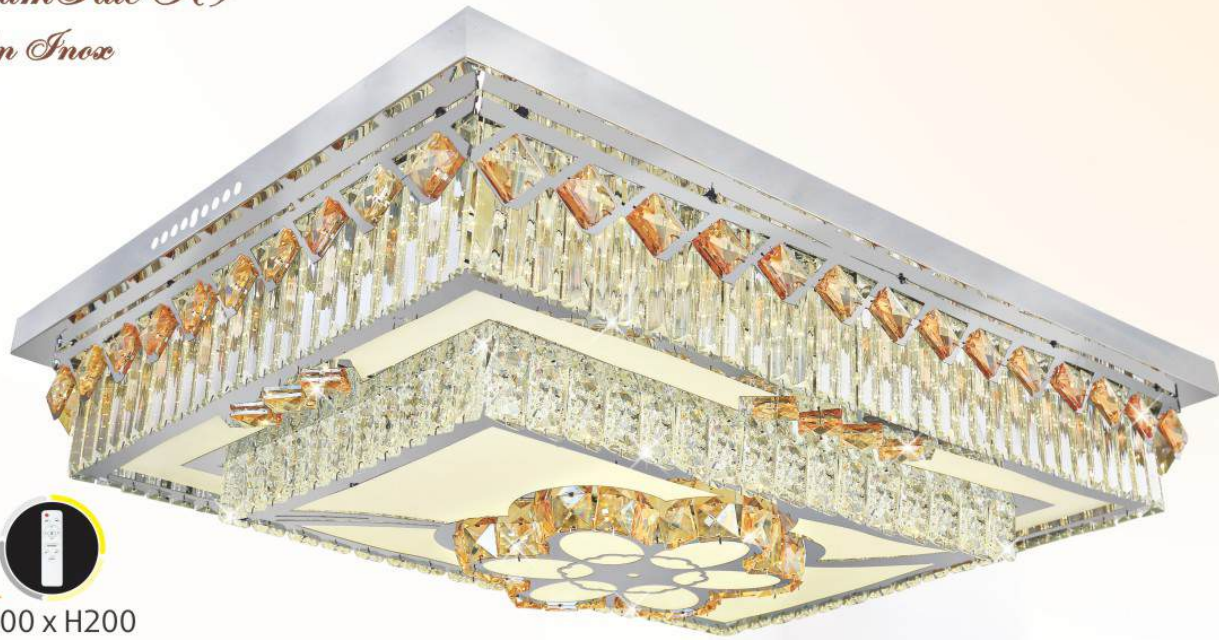

NC 852

800 - 600 x H200

LED 160W

LED Đổi màu

6.080.000đ