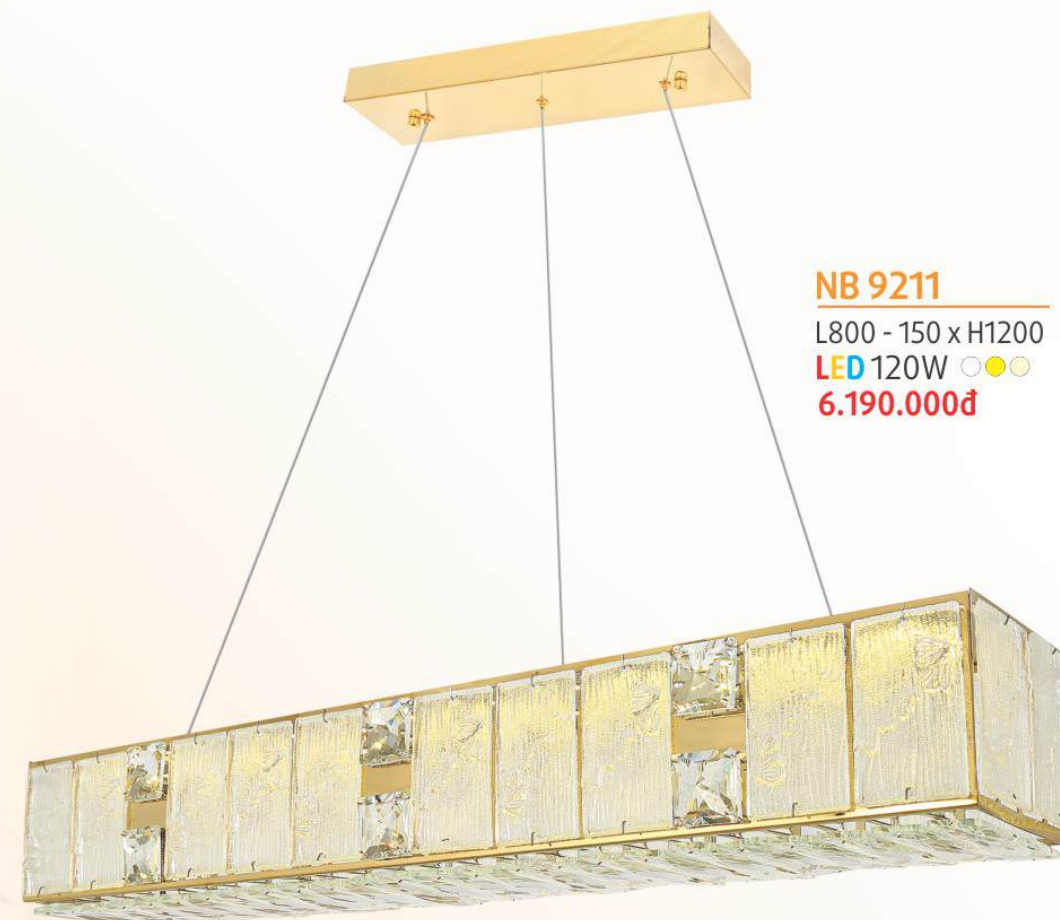

Ø 500 - 500 x H900

LED 80W ○●●

6.210.000đ

**NAM LONG Netviet®**  
lighting Decor

*Đèn Chả Fale K9*  
*Chân Hộp kim*

**NB 9210**

L800 - 140 x H1200

LED 120W ○●●

7.080.000đ

**NB 9240**

L1000 - 350 - 400 x H1200

LED 160W ○●●

8.990.000đ

**NB 9211**

L800 - 150 x H1200

LED 120W ○●●

6.190.000đ

**NAM LONG Netviet**  
lighting Decor

*Đèn Chả Mìca*  
*Chân Nhôm*

**NB 639/6**

Ø 900 x H200 + 1200  
LED 120W ●●●  
5.610.000đ

**NB 639/8**

Ø 900 x H200 + 1200  
LED 200W ●●●●  
6.700.000đ

**NAM LONG Netviet**  
lighting Decor