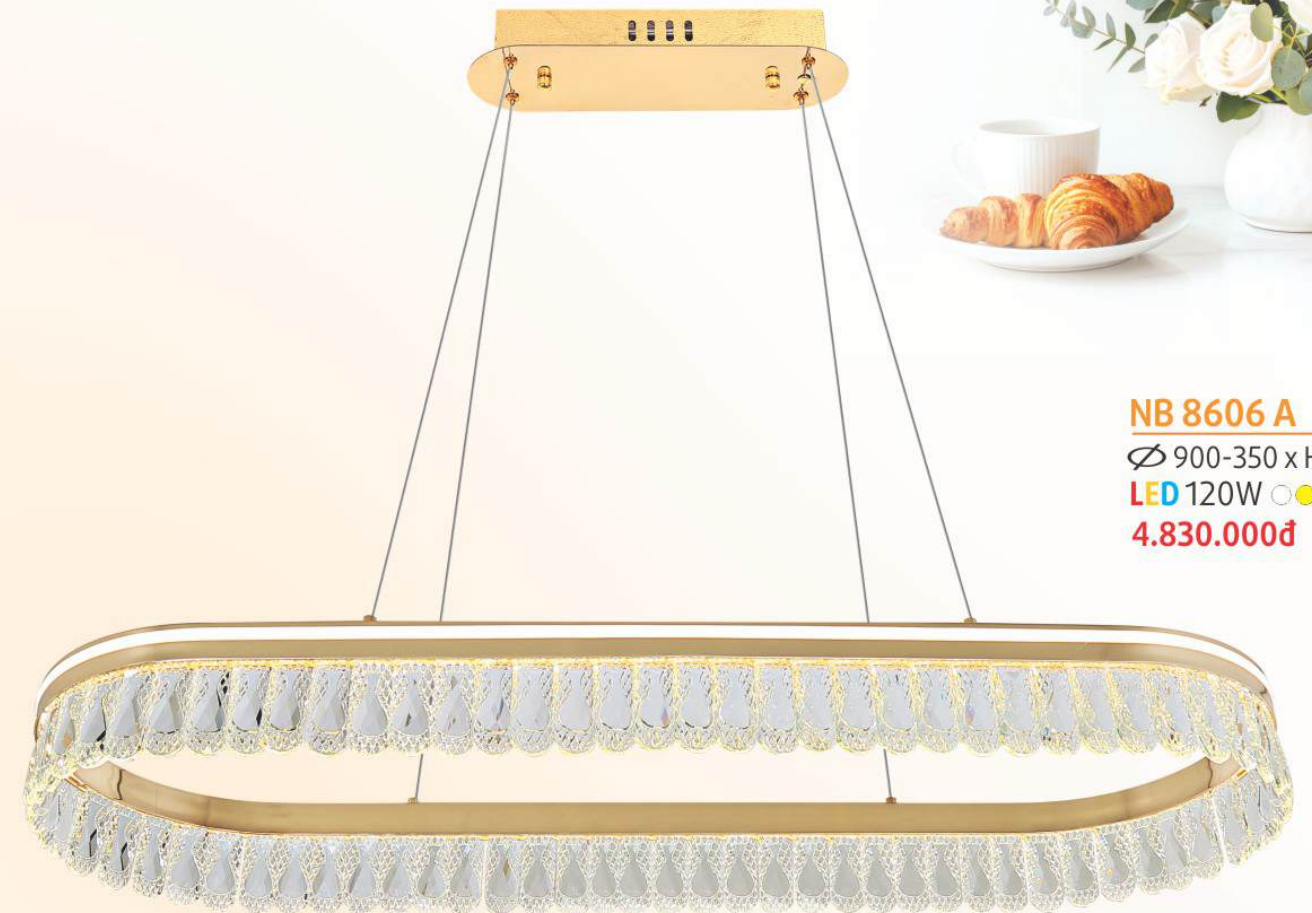

LED 240W

13.170.000đ

**NB 644 B**

Ø 800-600-400 x H1600

LED 240W

12.380.000đ

**NB 8766 A**

Ø 600 x H1200  
LED 100W ●●●●  
9.100.000đ

**NB 8766 B**

Ø 800-600 x H1200  
LED 220W ●●●●  
19.950.000đ

**NB 8766 C**

Ø 900-350 x H1200  
LED 120W ●●●●  
9.890.000đ

**NB 8606 A**

Ø 900-350 x H1200  
LED 120W ●●●●  
4.830.000đ

**NB 8518 A**

Ø 600 x H1200  
LED 80W ●●●  
8.750.000đ