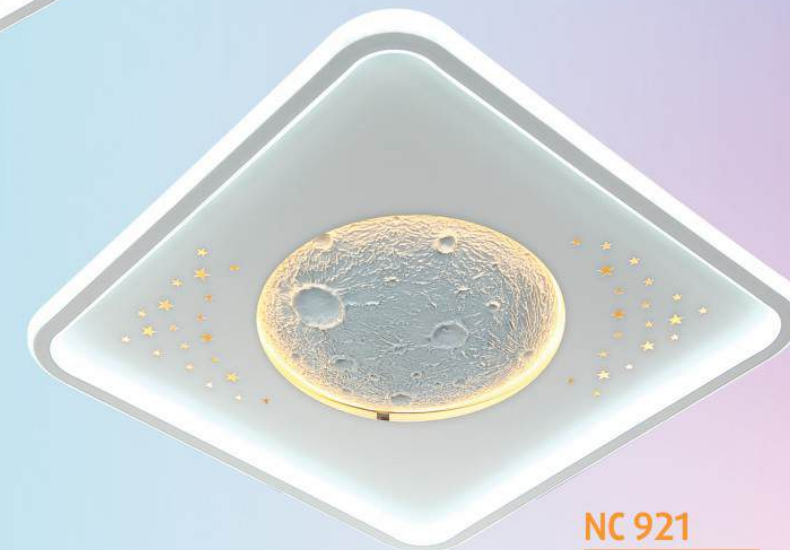

NC 921

□ 500 x H50
LED 160W ●●●
2.890.000đ